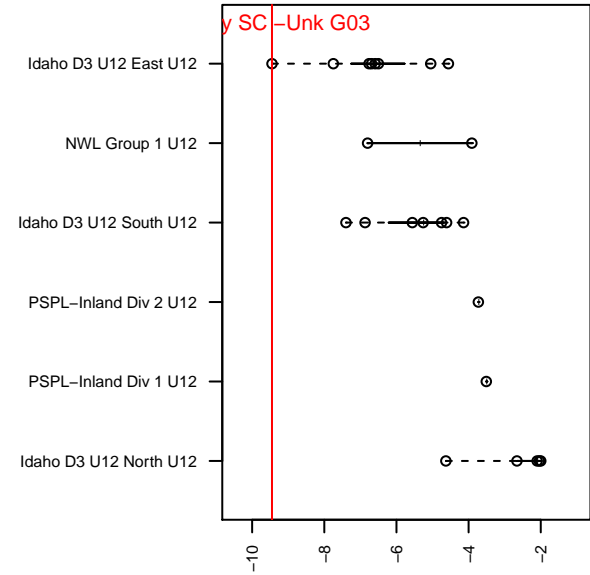

Valley SC -Unk G03

, ID
 G03 total strength=180
 attack=0.15 defense=0.09
 fall league = Idaho D3 U12 East U12
 spr league = Spr Idaho D3 U12 South U12

alt names used:
 VALLEY SOCCER CLUB
 VALLEY SC VALLEY SOCCER CLUB

Venues played:
 2015 Idaho D3 U12 East U12
 2015 Spr Idaho D3 U12 South U12

Valley SC -Unk G03
 Dots are actual minus expected GF (blue circles) and GA (red triangles).
 Blue line is smoothed change in attack strength. Red is smoothed change in defense strength.

**attack and defense variance (black dot)
relative to other teams
and top 10 in region**

**attack and defense rating
relative to others at age
and all opponents in last 13 months**

Performance relative to 13 month average